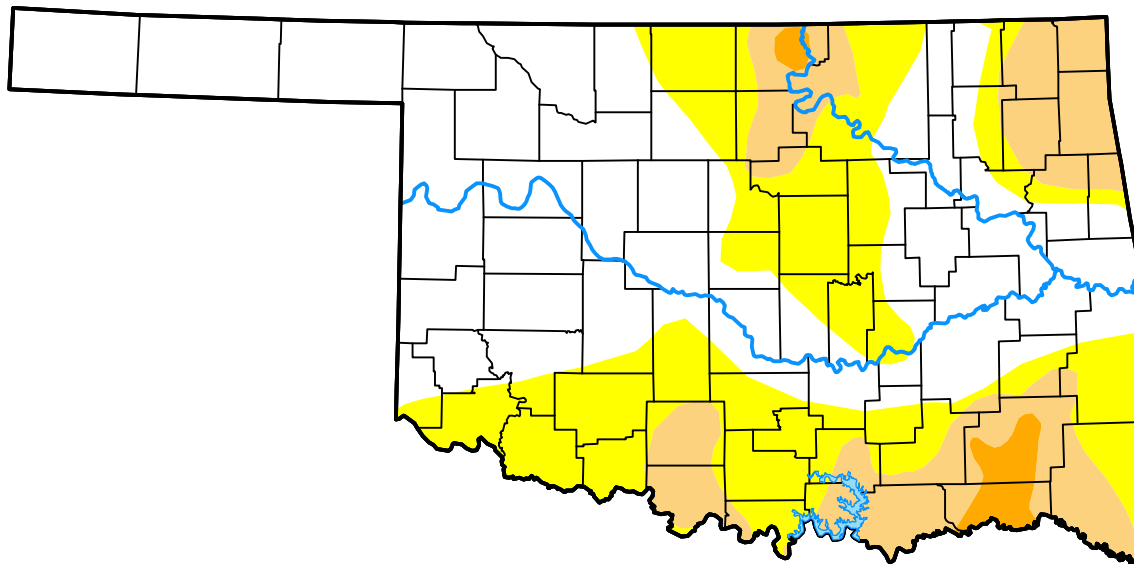

U.S. Drought Monitor Oklahoma

December 3, 2024
(Released Thursday, Dec. 5, 2024)

Valid 7 a.m. EST

Drought Conditions (Percent Area)

	None	D0-D4	D1-D4	D2-D4	D3-D4	D4
Current	53.30	46.70	17.91	1.85	0.00	0.00
Last Week <i>11-26-2024</i>	53.30	46.70	17.91	1.85	0.00	0.00
3 Months Ago <i>09-03-2024</i>	25.64	74.36	48.22	18.44	5.31	0.00
Start of Calendar Year <i>01-02-2024</i>	55.32	44.68	21.64	3.08	0.00	0.00
Start of Water Year <i>10-01-2024</i>	22.82	77.18	61.31	37.39	11.50	0.00
One Year Ago <i>12-05-2023</i>	42.32	57.68	32.29	10.38	1.15	0.00

Intensity:

- None
- D0 Abnormally Dry
- D1 Moderate Drought
- D2 Severe Drought
- D3 Extreme Drought
- D4 Exceptional Drought

The Drought Monitor focuses on broad-scale conditions. Local conditions may vary. For more information on the Drought Monitor, go to <https://droughtmonitor.unl.edu/About.aspx>

Author:

David Simeral
Western Regional Climate Center

droughtmonitor.unl.edu

Emergency Drought Assistance Program

Eligibility -- December 5, 2024

County	
Adair	Marshall
Alfalfa	Mayes
Atoka	McClain
Beckham	McCurtain
Blaine	McIntosh
Bryan	Murray
Caddo	Muskogee
Canadian	Noble
Carter	Nowata
Cherokee	Okfuskee
Choctaw	Oklahoma
Coal	Okmulgee
Comanche	Osage
Cotton	Ottawa
Craig	Pawnee
Creek	Payne
Custer	Pittsburg
Delaware	Pontotoc
Dewey	Pottawatomie
Ellis	Pushmataha
Garfield	Roger Mills
Garvin	Rogers
Grady	Seminole
Grant	Stephens
Greer	Tillman
Harmon	Tulsa
Haskell	Wagoner
Hughes	Washington
Jackson	Washita
Jefferson	Woods
Johnston	Woodward
Kay	
Kingfisher	
Kiowa	
Latimer	
LeFlore	
Lincoln	
Logan	
Love	
Major	